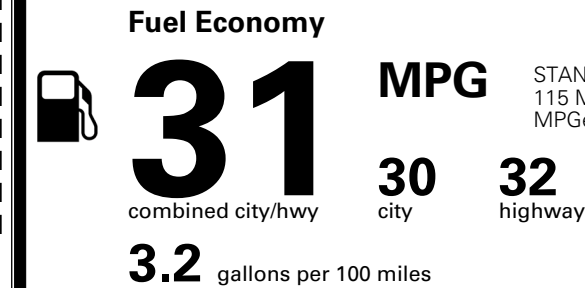

\$495.00
 \$250.00

MSRP INCLUDING OPTIONS

\$ 55,235.00

INLAND FREIGHT AND HANDLING

\$ 1,545.00

TOTAL MANUFACTURER'S SUGGESTED RETAIL PRICE ▶

\$ 56,780.00

TOTAL ADDITIONAL WEIGHT: 7.3

EPA DOT Fuel Economy and Environment

Gasoline Vehicle

STANDARD SUVs range from 13 to 115 MPG. The best vehicle rates 146 MPGe.

You save \$500
 in fuel costs over 5 years compared to the average new vehicle.