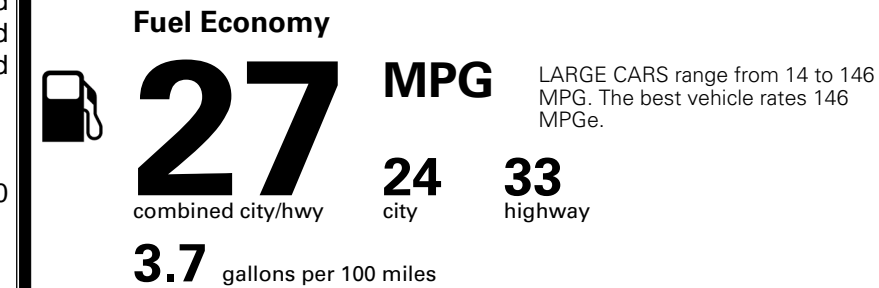

MSRP INCLUDING OPTIONS \$ 32,840.00

INLAND FREIGHT AND HANDLING \$ 1,245.00

TOTAL MANUFACTURER'S SUGGESTED RETAIL PRICE ▶ \$ 34,085.00

TOTAL ADDITIONAL WEIGHT: 8.7

\$ 30,090.00

Included
 Included
 Included

\$2,200.00

\$200.00

\$350.00

EPA DOT Fuel Economy and Environment

Gasoline Vehicle

You spend \$750 more in fuel costs over 5 years compared to the average new vehicle.

Annual fuel cost \$1,850

Fuel Economy & Greenhouse Gas Rating (tailpipe only) Smog Rating (tailpipe only)