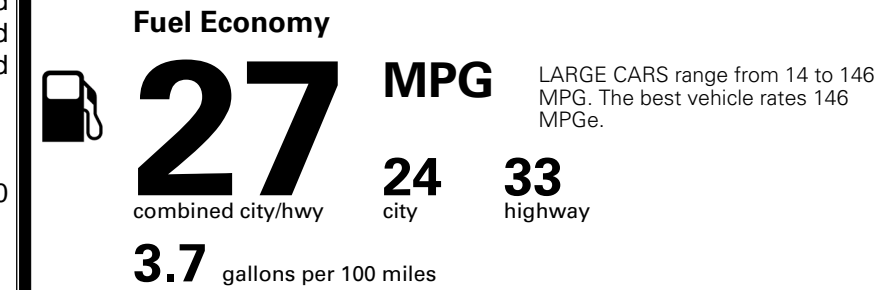

TOTAL MANUFACTURER'S SUGGESTED RETAIL PRICE ▶

\$ 33,735.00

TOTAL ADDITIONAL WEIGHT: 7.3

EPA DOT Fuel Economy and Environment

Gasoline Vehicle

You spend **\$750** more in fuel costs over 5 years compared to the average new vehicle.