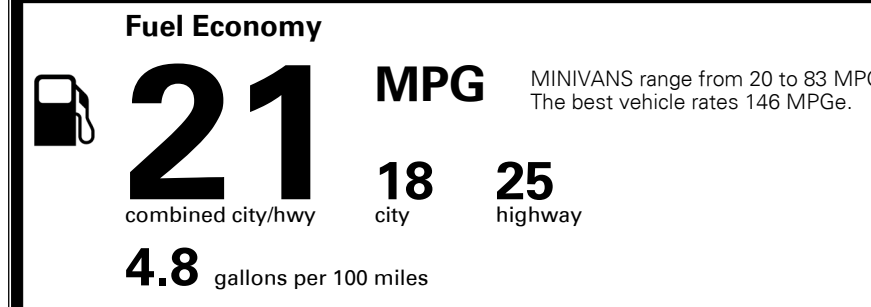

$ 51,090.00

COMPARE SX PRESTIGE FEATURES

Added to/in place of standard SX features

- Dark Edition Alloy Wheels
- Dark Exterior Accents
- LED Projector Headlights
- LED Rear Combination Lights
- Leather Seat Trim
- Head-Up Display
- Bose Premium Audio System
- Heated Steering Wheel
- Digital Rear View Mirror w/ HomeLink™

Included
Included
Included
Included
Included
Included
Included
Included
Included

ADDITIONAL INSTALLED EQUIPMENT:

(In addition to or in place of standard features)

- Astra Blue Paint
- SX Prestige Seat Package
- 7-Passenger Seating
- 2nd Row Power Seats w/Leg Support
- Heated and Ventilated 2nd-Row Seats
- Ambient Lighting and Glossy Interior Trim
- Carpeted Floor Mats, Luxury (7-Passenger)

$495.00
Included

$285.00

MSRP INCLUDING OPTIONS

$ 51,870.00

INLAND FREIGHT AND HANDLING

$ 1,495.00

TOTAL MANUFACTURER'S SUGGESTED RETAIL PRICE ▶

$ 53,365.00

*Additional terms and conditions apply.
**Kia Connect may be currently unavailable for some Model Year 2022 and newer vehicles sold or purchased in Massachusetts; please see owners.kia.com for more information.
NOTE: When you purchase this vehicle, Kia America, Inc. collects personal information you provide to the dealership. For information on our collection and use of personal information and your rights, please see our Privacy Policy on www.kia.com.

TOTAL ADDITIONAL WEIGHT: 15.9

EPA DOT Fuel Economy and Environment

Gasoline Vehicle

You spend **$3,250** more in fuel costs over 5 years compared to the average new vehicle.

Annual fuel cost **$2,350**