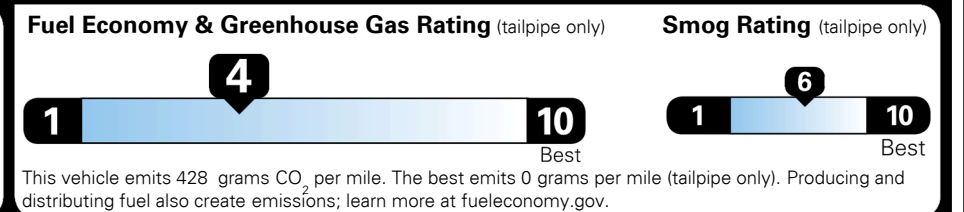

TOTAL ADDITIONAL WEIGHT: 15.9

EPA DOT Fuel Economy and Environment

Gasoline Vehicle

You spend **\$3,250** more in fuel costs over 5 years compared to the average new vehicle.

Annual fuel cost **\$2,350**

Actual results will vary for many reasons, including driving conditions and how you drive and maintain your vehicle. The average new vehicle gets 29 MPG and costs \$8,500 to fuel over 5 years. Cost estimates are based on 15,000 miles per year at \$ 3.30 per gallon. MPGe is miles per gasoline gallon equivalent. Vehicle emissions are a significant cause of climate change and smog.